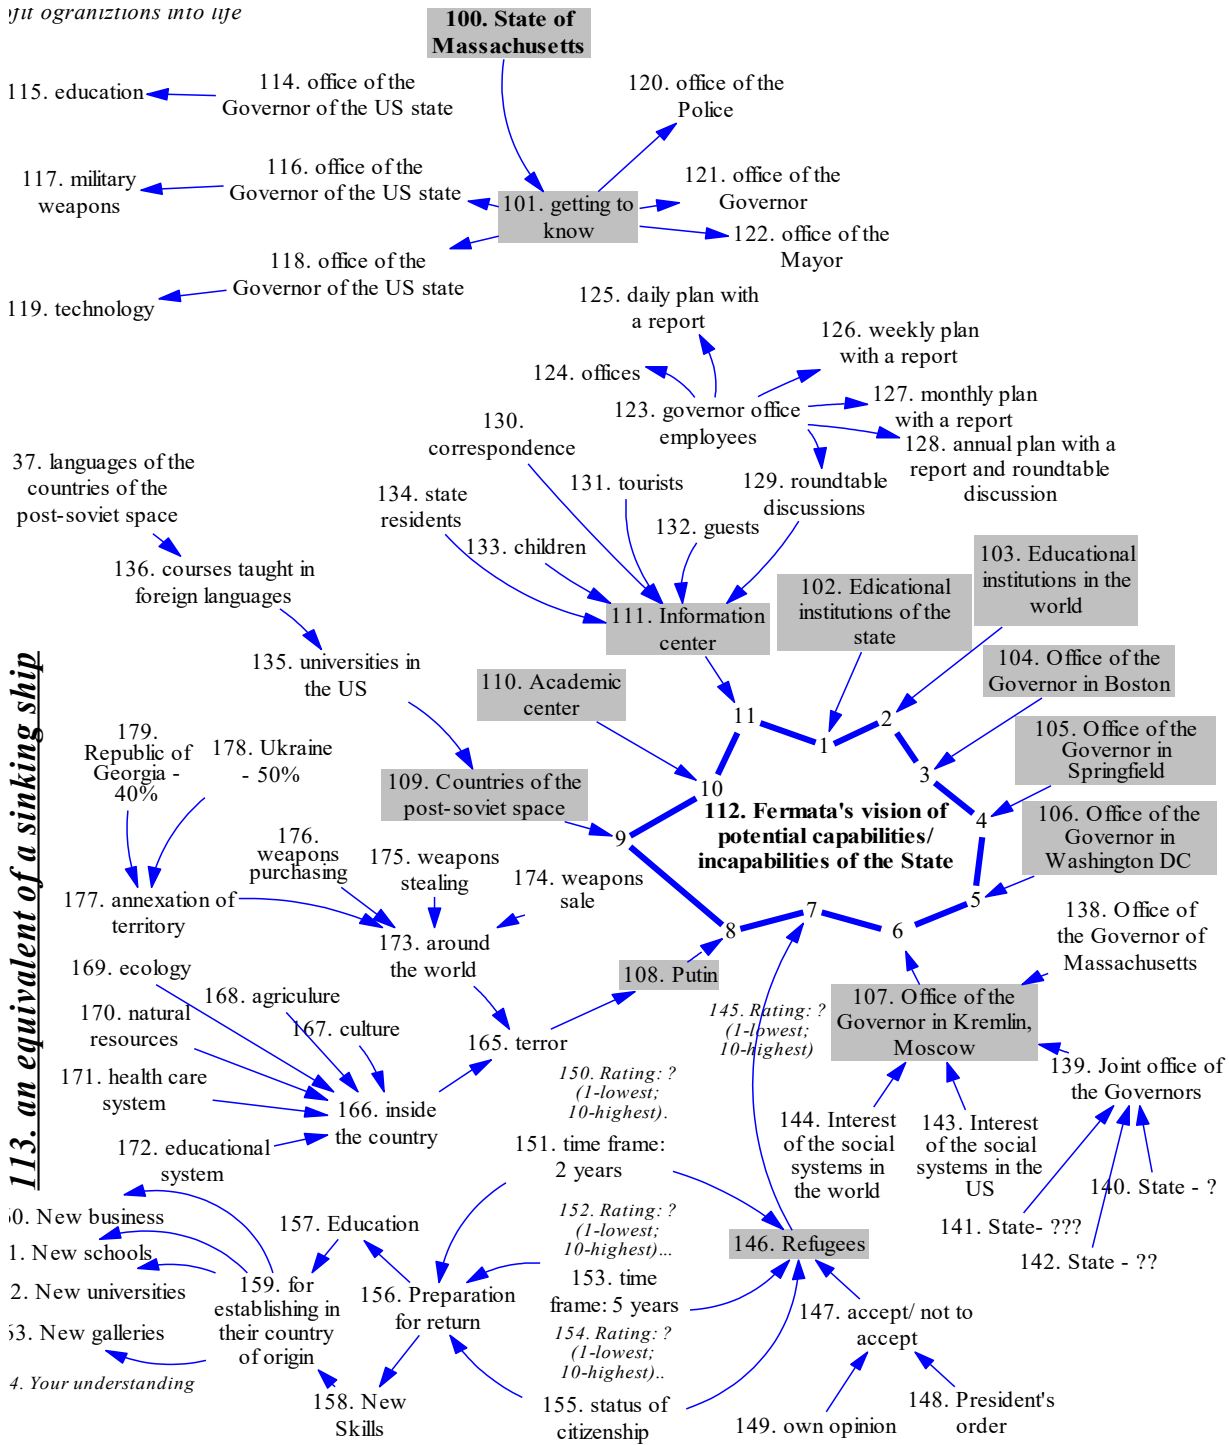

Attachment 1. System-dynamics map “Center of the world civilization” - A fragment

*put organizations into life*

*113. an equivalent of a sinking ship*